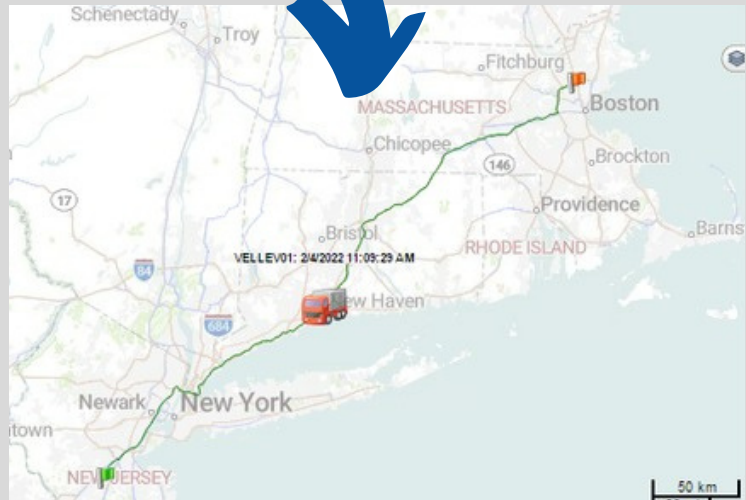

Order ID	Order Type	Order Status	Order Date	Order Time	Order Location	Order Description	Order Quantity	Order Unit	Order Weight	Order Volume	Order Value	Order Currency	Order Tax	Order Total	Order Net Total	Order Gross Total	Order Net Weight	Order Net Volume	Order Net Value	Order Net Total	Order Net Gross Total
1000000001	Standard	Shipped	2022-01-01	10:00	New York	1000000001	1000	kg	1000	1000	1000	USD	1000	1000	1000	1000	1000	1000	1000	1000	1000
1000000002	Standard	Shipped	2022-01-01	10:00	New York	1000000002	1000	kg	1000	1000	1000	USD	1000	1000	1000	1000	1000	1000	1000	1000	1000
1000000003	Standard	Shipped	2022-01-01	10:00	New York	1000000003	1000	kg	1000	1000	1000	USD	1000	1000	1000	1000	1000	1000	1000	1000	1000

Veltri Logistic Transportation Management System

We always take care to ensure we comply with industry standards. We operate with principled integrity.

OUR SERVICES INCLUDE

Load Management

- Designed for Performance and Scalability
- 24/7 Tracking
- Multi-Modal Solutions for your Logistics Needs

Self-Care Solutions

- Real Time Tracking Information
- 24/7 Support

Technological Services

- Robust, Secure TMS Services
- Multiple Data Sharing Options
- On-Demand Reporting